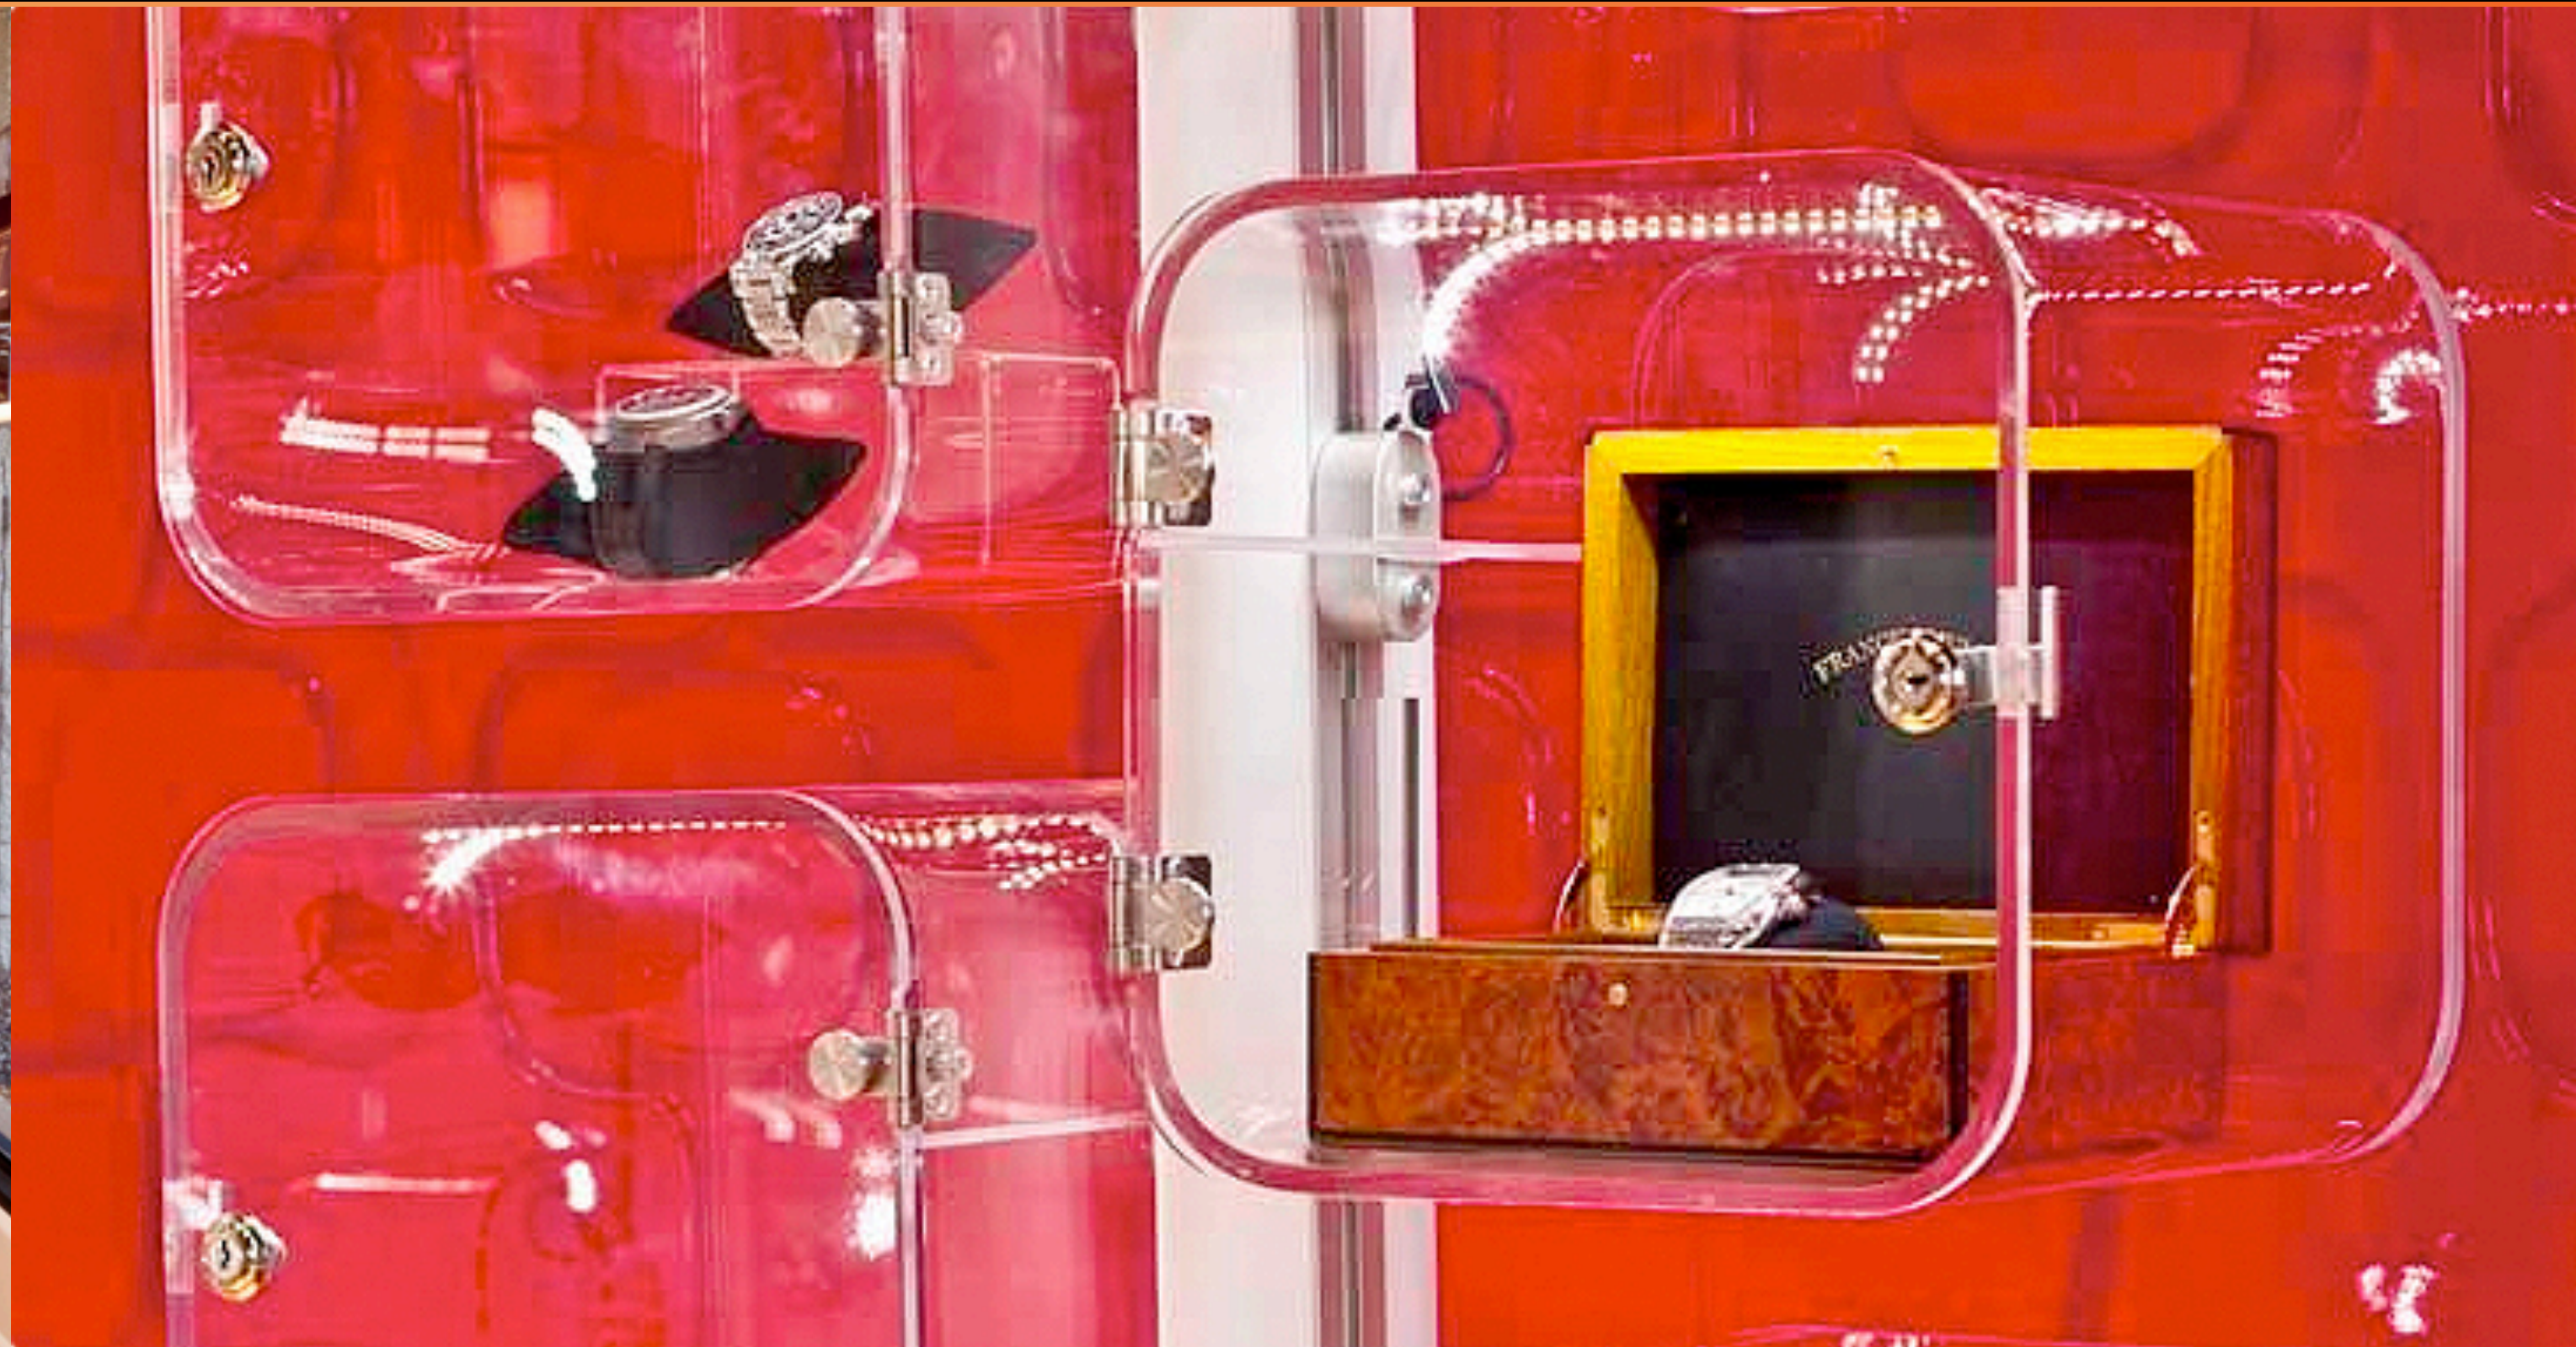

BEN BRIDGES

RETAIL

SHINEON LED
BETTER. BRIGHTER. CLEARER.