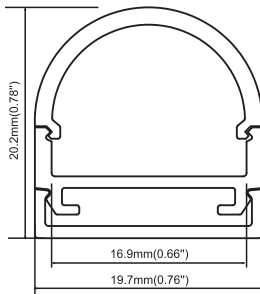

ALP 010

MIRROR HALF-ROUND SERIES

- PMMA opal matte cover
- PMMA semi-clear cover
- PC diffused cover

End cap with hole
End cap without hole