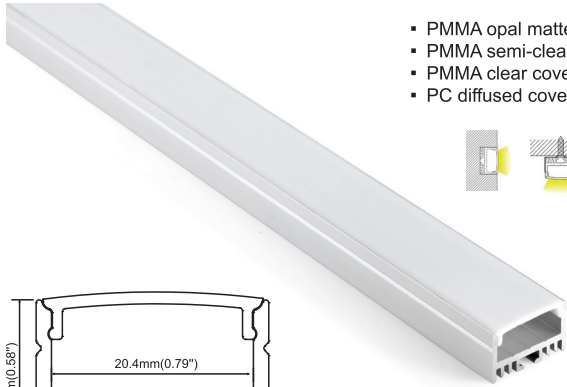

ALP 044

MIDSIZE SERIES

- PMMA opal matte cover
- PMMA semi-clear cover
- PMMA clear cover
- PC diffused cover