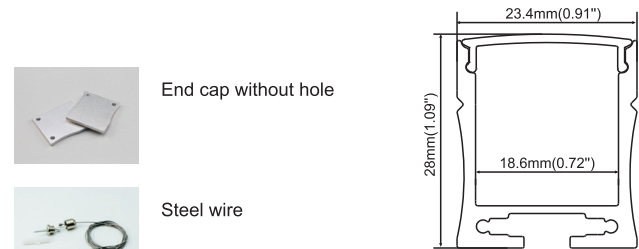

MIDSIZE SERIES

End cap without hole

Steel wire

Metal clip

ALP 032

MIDSIZE SERIES

End cap without hole

Steel wire