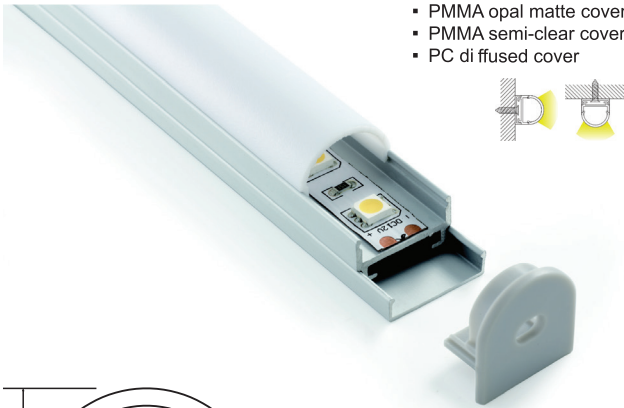

 PMMA semi-clear cover

Step 01:
Stick flex led strip
inside the profile

Step 05:
Fix end caps

Step 02:
Push the diffuser

Step 06:
Recessed the
profile into the
ceiling

Step 03:
Slide the spring clip
on the back

Connector IL

▪ PC frosted cover

ALP 5075-RD

HANGING FIXTURE SERIES

LED Module: 2835LED
28W/1.2M

Aluminium end cap without hole

Stainless Clip

Internal Clip

Steel wire

▪ PC frosted cover

ALP 010

MIRROR HALF-ROUND SERIES

- PMMA opal matte cover
- PMMA semi-clear cover
- PC diffused cover

End cap with hole
End cap without hole

ALP 040

MIRROR HALF-ROUND SERIES

ALP 044-RL

MIRROR HALF-ROUND SERIES

End cap with hole
End cap without hole

Mounting clip(metal)

90 degrees connector

- PC diffused cover

Straight connector

90 degrees joining connector