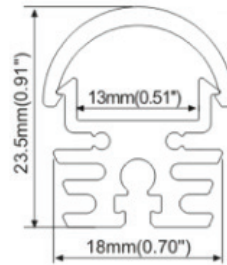

Steel wire

▪ PC frosted cover

ALP 010

MIRROR HALF-ROUND SERIES

- PMMA opal matte cover
- PMMA semi-clear cover
- PC diffused cover

End cap with hole
End cap without hole

ALP 040

MIRROR HALF-ROUND SERIES

ALP 044-RL

MIRROR HALF-ROUND SERIES

End cap with hole
End cap without hole

Mounting clip(metal)

90 degrees connector

- PC diffused cover

Straight connector

90 degrees joining connector