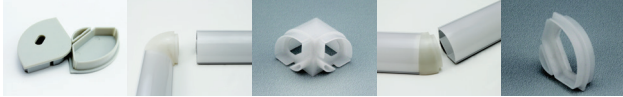

Mounting clip(metal)

- PC diffused cover

ALP 016-R

MIDSIZE SERIES

- PMMA opal matte cover
- PMMA semi-clear cover
- PC diffused cover

End cap 90 degrees 90 degrees 157 degrees 180 degrees

ALP 053-R

MIDSIZE SERIES

End cap without hole

Outside clip

Steel wire

ALP 002-R

MINI SERIES

ALP 003-R

MINI SERIES

ALP 004-R