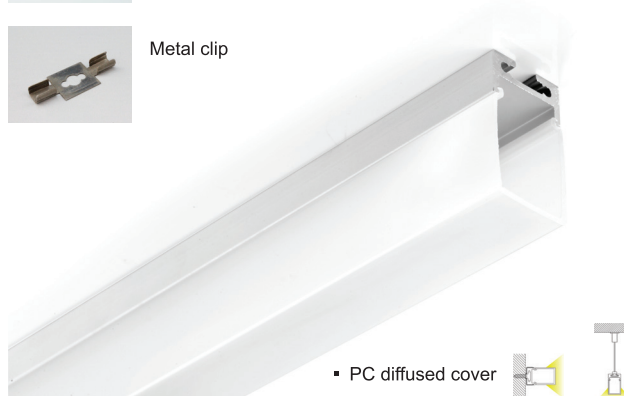

- PC diffused cover