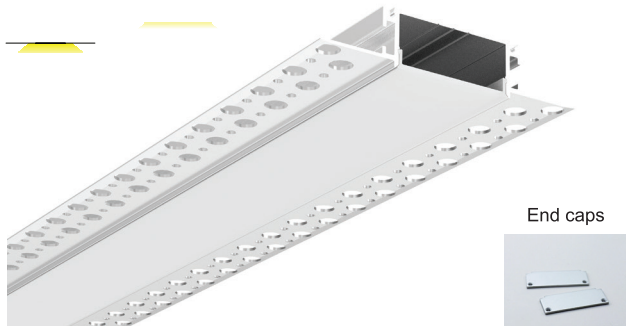

CHANNELS
ALUMINUM EXTRUSIONS

SHINEON LED
BETTER. BRIGHTER. CLEARER.

ALP 068-R

DRYWALL SERIES

ALP 080

DRYWALL SERIES

ALP 081-R

DRYWALL SERIES

ALP 083-R

DRYWALL SERIES

ALP 078 INDIRECT SERIES

 PMMA semi-clear cover

Step 01:
Stick led strip

Step 05:
Fix the whole profile
on wooden frame

Step 02:
Push the diffuser
inside

Step 06:
Install the ceiling
plasterboard

 PMMA semi-clear cover

Step 01:
Stick flex led strip
inside the profile

Step 05:
Fix end caps

Step 02:
Push the diffuser

Step 06:
Recessed the
profile into the
ceiling

Step 03:
Slide the spring clip
on the back