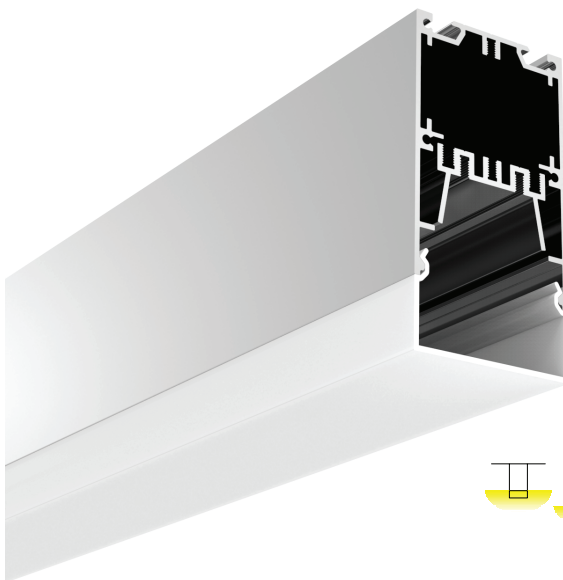

 PMMA semi-clear cover

Step 01:
Stick flex led strip
inside the profile

Step 05:
Fix end caps

Step 02:
Push the diffuser

Step 06:
Recessed the
profile into the
ceiling

Step 03:
Slide the spring clip
on the back

Step 07:
Installation
completed

Step 04:
Fix spring clip

End caps

Spring Clip

ALP 082 BASEBOARD SERIES

ALP 086 BASEBOARD SERIES

ALP 082 BASEBOARD SERIES

ALP 023-R2 BASEBOARD SERIES

ALP 3875-R

HANGING FIXTURE SERIES

Aluminium end cap without hole

Connector T

Stainless clip

Connector L

Steel wire

Connector X

Connector IL

▪ PC frosted cover

ALP 5075-RD

HANGING FIXTURE SERIES

LED Module: 2835LED
28W/1.2M

Aluminium end cap without hole

Stainless Clip

Internal Clip