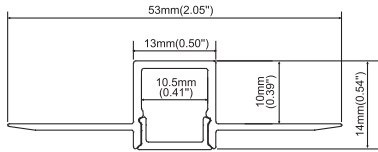

ALP 068-R

DRYWALL SERIES