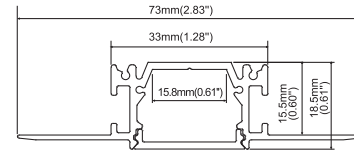

ALP 080

DRYWALL SERIES