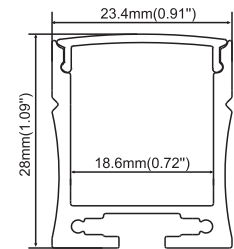

- PC diffused cover