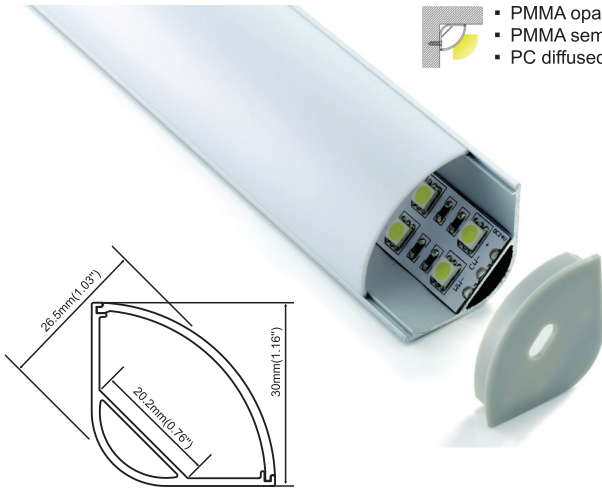

Mounting clip(metal)

- PC diffused cover

ALP 016-R

MIDSIZE SERIES

- PMMA opal matte cover
- PMMA semi-clear cover
- PC diffused cover

End cap 90 degrees 90 degrees 157 degrees 180 degrees

ALP 053-R

MIDSIZE SERIES

End cap without hole

Outside clip

Steel wire

ALP 002-R

MINI SERIES

ALP 003-R

MINI SERIES

ALP 004-R