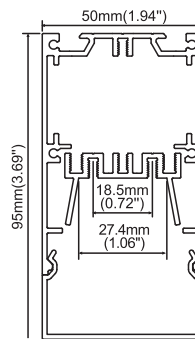

ALP 3875-R

HANGING FIXTURE SERIES

Aluminium end cap without hole

Connector T

Stainless clip

Connector L

Steel wire

Connector X

Connector IL

▪ PC frosted cover

ALP 5075-RD

HANGING FIXTURE SERIES

LED Module: 2835LED
28W/1.2M

Aluminium end cap without hole

Stainless Clip

Internal Clip