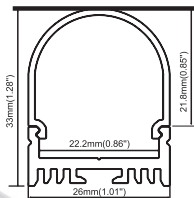

ALP 044-RL

MIRROR HALF-ROUND SERIES

End cap with hole
End cap without hole

Mounting clip(metal)

90 degrees connector

- PC diffused cover

Straight connector

90 degrees joining connector