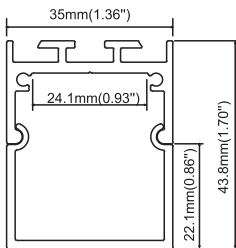

ALP 053-R

MIDSIZE SERIES

End cap without hole

Outside clip

Steel wire