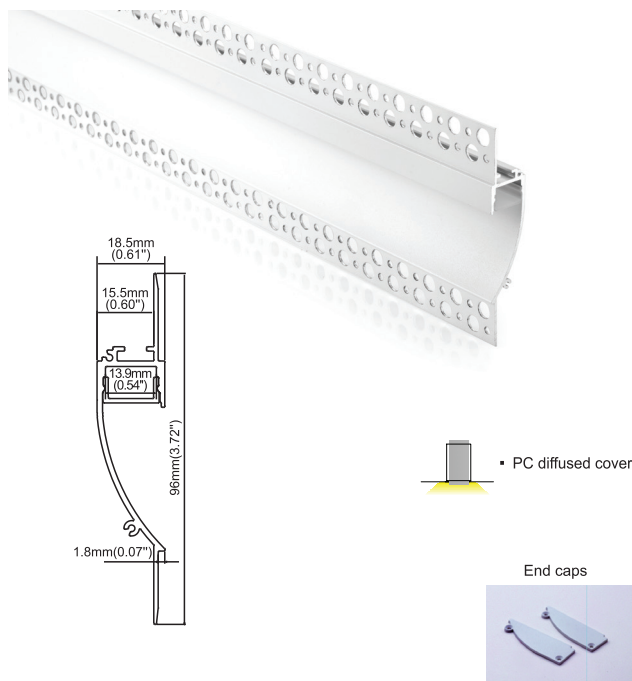

 PMMA semi-clear cover

Step 01:
Stick flex led strip
inside the profile

Step 05:
Fix end caps

Step 02:
Push the diffuser

Step 06:
Recessed the
profile into the
ceiling

Step 03:
Slide the spring clip
on the back

Step 07:
Installation
completed

Step 04:
Fix spring clip

End caps

Spring Clip

ALP 082 BASEBOARD SERIES

ALP 086 BASEBOARD SERIES

ALP 082 BASEBOARD SERIES

ALP 023-R2 BASEBOARD SERIES

ALP 3875-R

HANGING FIXTURE SERIES

Aluminium end cap without hole

Connector T

Stainless clip

Connector L

Steel wire

Connector X

Connector IL

▪ PC frosted cover

ALP 5075-RD

HANGING FIXTURE SERIES

LED Module: 2835LED
28W/1.2M

Aluminium end cap without hole

Stainless Clip

Internal Clip