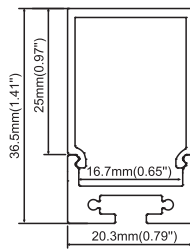

MIDSIZE SERIES

End cap without hole

Steel wire

Metal clip

ALP 032

MIDSIZE SERIES

End cap without hole

Steel wire