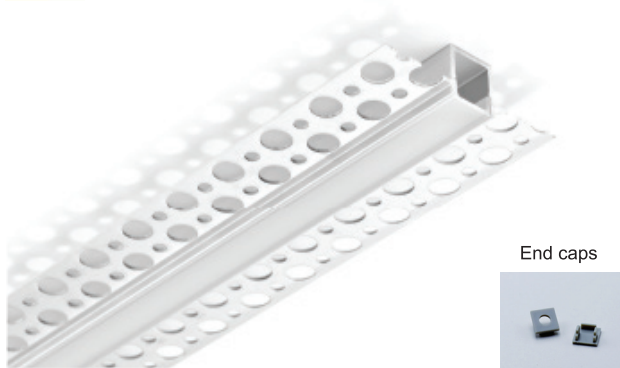

CHANNELS
ALUMINUM EXTRUSIONS

SHINEON LED
BETTER. BRIGHTER. CLEARER.

ALP 068-R

DRYWALL SERIES

ALP 080

DRYWALL SERIES

ALP 081-R

DRYWALL SERIES

ALP 083-R

DRYWALL SERIES

ALP 078 INDIRECT SERIES

 PMMA semi-clear cover

Step 01:
Stick led strip

Step 05:
Fix the whole profile
on wooden frame

Step 02:
Push the diffuser
inside

Step 06:
Install the ceiling
plasterboard

 PMMA semi-clear cover

Step 01:
Stick flex led strip
inside the profile

Step 05:
Fix end caps

Step 02:
Push the diffuser

Step 06:
Recessed the
profile into the
ceiling

Step 03:
Slide the spring clip
on the back