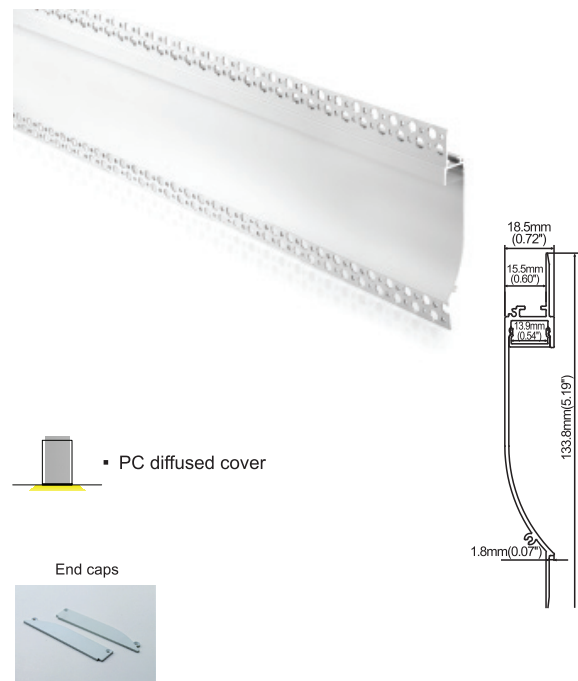

 PMMA semi-clear cover

Step 01:
Stick flex led strip
inside the profile

Step 05:
Fix end caps

Step 02:
Push the diffuser

Step 06:
Recessed the
profile into the
ceiling

Step 03:
Slide the spring clip
on the back

Step 07:
Installation
completed

Step 04:
Fix spring clip

End caps

Spring Clip

ALP 082 BASEBOARD SERIES

ALP 086 BASEBOARD SERIES

ALP 082 BASEBOARD SERIES

ALP 023-R2 BASEBOARD SERIES

ALP 3875-R

HANGING FIXTURE SERIES

Aluminium end cap without hole

Connector T

Stainless clip

Connector L

Steel wire

Connector X