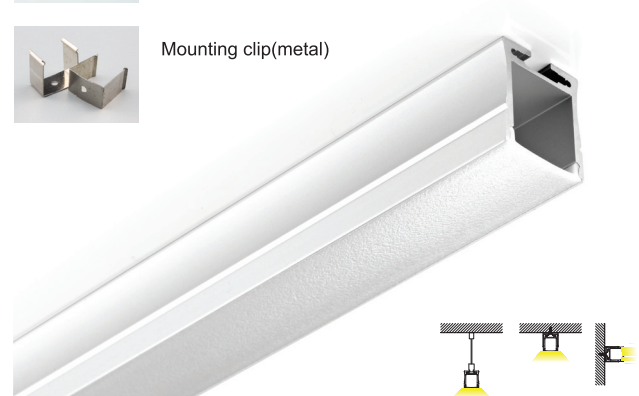

ALP 044

MIDSIZE SERIES

- PMMA opal matte cover
- PMMA semi-clear cover
- PMMA clear cover
- PC diffused cover

End cap with hole
End cap without hole

Mounting clip(metal)

ALP 018-R3

MIDSIZE SERIES

End caps

ALP 029

MIDSIZE SERIES

End cap without hole

Steel wire

Metal clip

ALP 032

MIDSIZE SERIES

End cap without hole

Steel wire

Mounting clip(metal)

- PC diffused cover