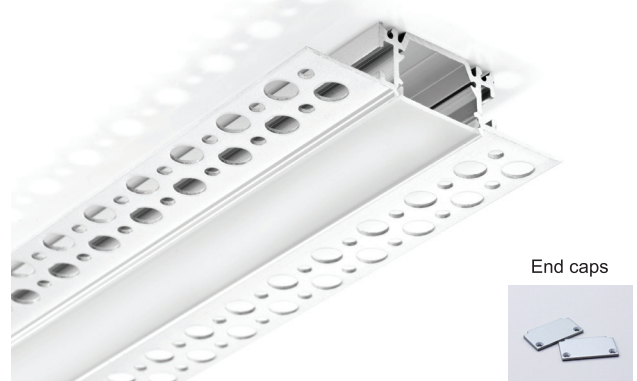

CHANNELS
ALUMINUM EXTRUSIONS

SHINEON LED
BETTER. BRIGHTER. CLEARER.

ALP 068-R

DRYWALL SERIES

ALP 080

DRYWALL SERIES

ALP 081-R

DRYWALL SERIES

ALP 083-R

DRYWALL SERIES

ALP 078 INDIRECT SERIES

 PMMA semi-clear cover

Step 01:
Stick led strip

Step 05:
Fix the whole profile
on wooden frame

Step 02:
Push the diffuser
inside

Step 06:
Install the ceiling
plasterboard

 PMMA semi-clear cover

Step 01:
Stick flex led strip
inside the profile

Step 05:
Fix end caps

Step 02:
Push the diffuser

Step 06:
Recessed the
profile into the
ceiling

Step 03:
Slide the spring clip
on the back

Connector IL

▪ PC frosted cover

ALP 5075-RD

HANGING FIXTURE SERIES

LED Module: 2835LED
28W/1.2M

Aluminium end cap without hole

Stainless Clip

Internal Clip