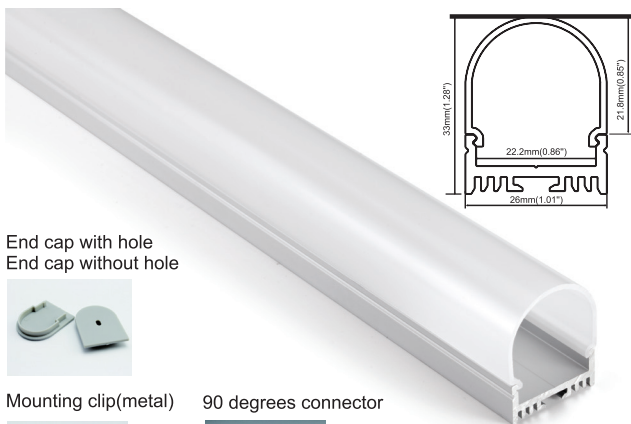

Connector IL

▪ PC frosted cover

ALP 5075-RD

HANGING FIXTURE SERIES

LED Module: 2835LED
28W/1.2M

Aluminium end cap without hole

Stainless Clip

Internal Clip

Steel wire

▪ PC frosted cover

ALP 010

MIRROR HALF-ROUND SERIES

- PMMA opal matte cover
- PMMA semi-clear cover
- PC diffused cover

End cap with hole
End cap without hole

ALP 040

MIRROR HALF-ROUND SERIES

ALP 044-RL

MIRROR HALF-ROUND SERIES

End cap with hole
End cap without hole

Mounting clip(metal)

90 degrees connector

- PC diffused cover

Straight connector

90 degrees joining connector