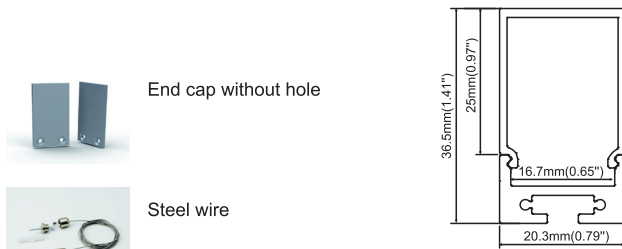

MIDSIZE SERIES

End cap without hole

Steel wire

Metal clip

ALP 032

MIDSIZE SERIES

End cap without hole

Steel wire