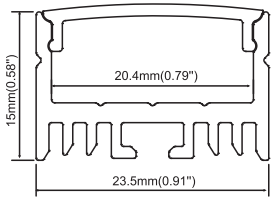

ALP 044

MIDSIZE SERIES

- PMMA opal matte cover
- PMMA semi-clear cover
- PMMA clear cover
- PC diffused cover

End cap with hole
End cap without hole

Mounting clip(metal)

ALP 018-R3

MIDSIZE SERIES

End caps

ALP 029

MIDSIZE SERIES

End cap without hole

Steel wire

Metal clip

ALP 032

MIDSIZE SERIES

End cap without hole

Steel wire

Mounting clip(metal)

- PC diffused cover