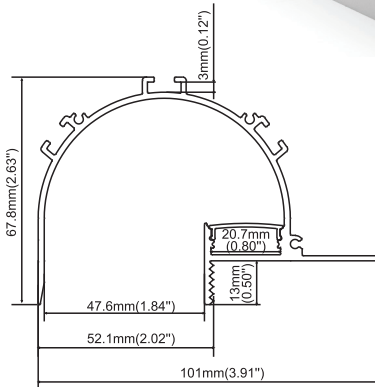

Step 01:
Stick led strip

Step 05:
Fix the whole profile
on wooden frame

Step 02:
Push the diffuser
inside

Step 06:
Install the ceiling
plasterboard

Step 03:
Fix the frame on profile

Step 07:
Paint the plaster

Step 04:
Fix end caps

Step 08:
Paint lacquer
(overcoating)

End caps

Clip1

Clip2