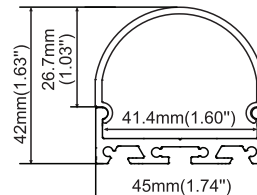

180 degrees joining connector

ALP 066

MIRROR HALF-ROUND SERIES

End cap

Steel wire

Metal clip

- PMMA opal matte cover
- PMMA semi-clear cover
- PC diffused cover

ALP 044