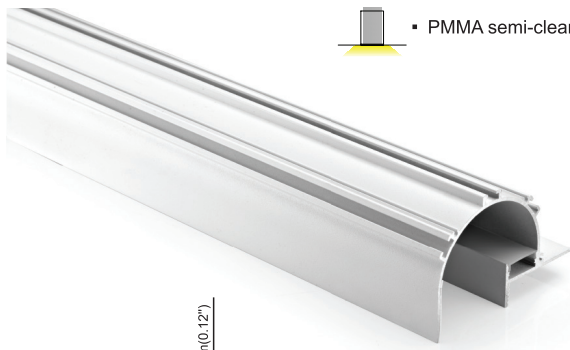

CHANNELS
ALUMINUM EXTRUSIONS

SHINEON LED
BETTER. BRIGHTER. CLEARER.

ALP 068-R

DRYWALL SERIES

ALP 080

DRYWALL SERIES

ALP 081-R

DRYWALL SERIES

ALP 083-R

DRYWALL SERIES

ALP 078 INDIRECT SERIES

 PMMA semi-clear cover

Step 01:
Stick led strip

Step 05:
Fix the whole profile
on wooden frame

Step 02:
Push the diffuser
inside

Step 06:
Install the ceiling
plasterboard

 PMMA semi-clear cover

Step 01:
Stick flex led strip
inside the profile

Step 05:
Fix end caps

Step 02:
Push the diffuser

Step 06:
Recessed the
profile into the
ceiling

Step 03:
Slide the spring clip
on the back