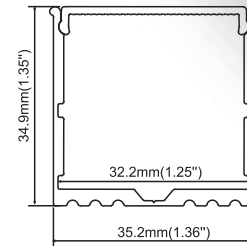

MIDSIZE SERIES

- PMMA opal matte cover
- PMMA semi-clear cover
- PMMA clear cover
- PC diffused cover

End cap with hole
End cap without hole

Mounting clip(metal)

ALP 018-R3

MIDSIZE SERIES

End caps

ALP 029